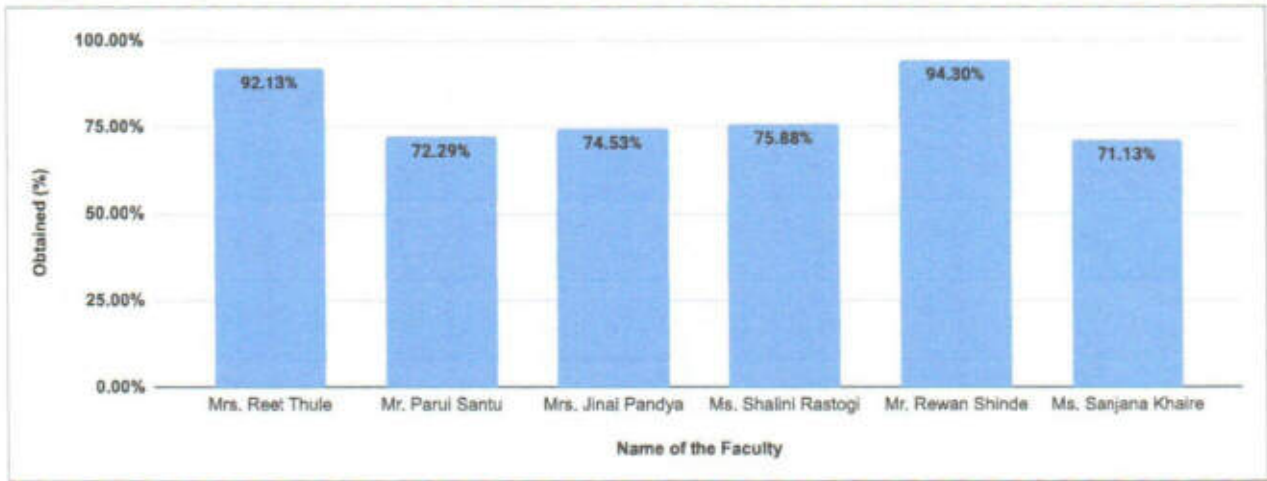

Janardan Bhagaht Shikhsan Sansthan's
**Ramsheth Thakur College of
Commerce and Science**

Plot No. 01, Sector 33, Kharghar, Navi Mumbai - 410210

Students Feedback on Teacher Analysis Report of the Department of Management Studies

Academic Year 2020-21

Sr. No	Faculty Name	Obtained (%)
1	Mrs. Reet Thule	92.13%
2	Mr. Parui Santu	72.29%
3	Mrs. Jinal Pandya	74.53%
4	Ms. Shalini Rastogi	75.88%
5	Mr. Rewan Shinde	94.30%
6	Ms. Sanjana Khaire	71.13%
Departmental Average		80.04%

Graphical Representation of Tabular Format