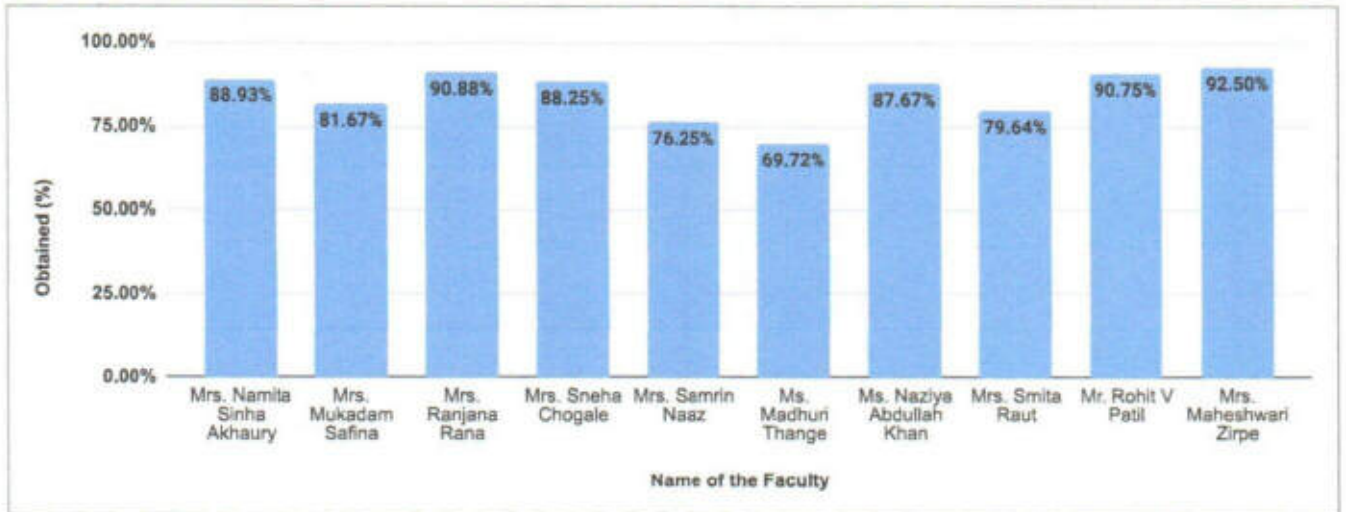

Janardan Bhagaht Shikhsan Sansthan's
**Ramsheth Thakur College of
Commerce and Science**

Plot No. 01, Sector 33, Kharghar, Navi Mumbai - 410210

Students Feedback on Teacher Analysis Report of the Department of Science

Academic Year 2020-21

Sr. No	Faculty Name	Obtained (%)
1	Mrs. Namita Sinha Akhaury	88.93%
2	Mrs. Mukadam Safina	81.67%
3	Mrs. Ranjana Rana	90.88%
4	Mrs. Sneha Chogale	88.25%
5	Mrs. Samrin Naaz	76.25%
6	Ms. Madhuri Thange	69.72%
7	Ms. Naziya Abdullah Khan	87.67%
8	Mrs. Smita Raut	79.64%
9	Mr. Rohit V Patil	90.75%
10	Mrs. Maheshwari Zirpe	92.50%
Departmental Average		84.63%

Graphical Representation of Tabular Format