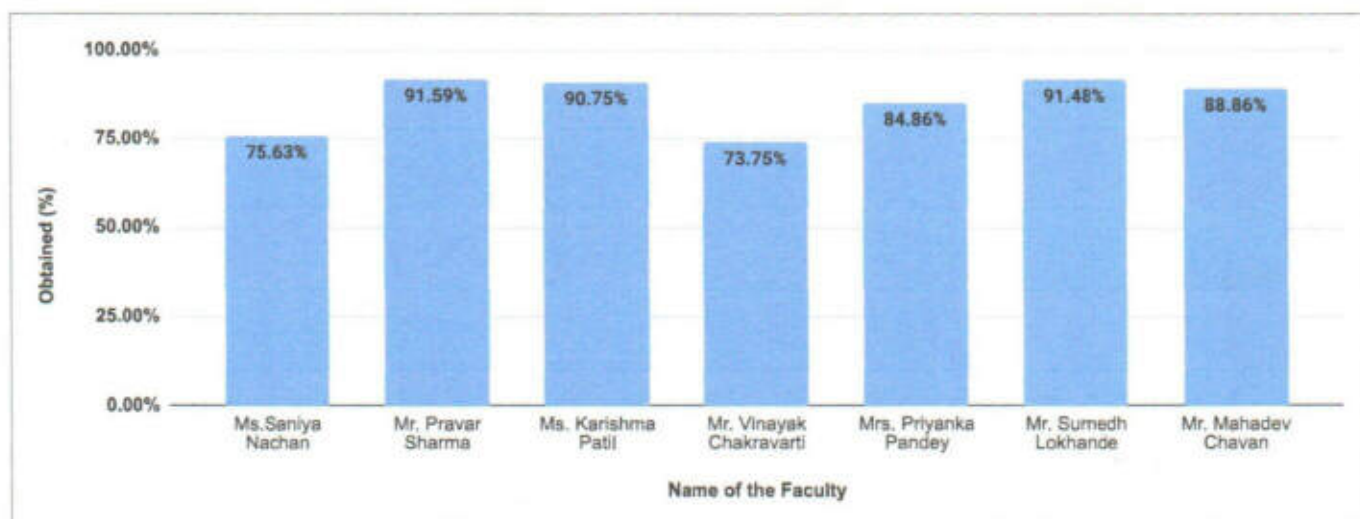

Janardan Bhagaht Shikhsan Sansthan's
**Ramsheth Thakur College of
Commerce and Science**

Plot No. 01, Sector 33, Kharghar, Navi Mumbai - 410210

Students Feedback on Teacher Analysis Report of the Department of Accounting and Finance

Academic Year 2020-21

Sr. No	Faculty Name	Obtained (%)
1	Ms.Saniya Nachan	75.63%
2	Mr. Pravar Sharma	91.59%
3	Ms. Karishma Patil	90.75%
4	Mr. Vinayak Chakravarti	73.75%
5	Mrs. Priyanka Pandey	84.86%
6	Mr. Sumedh Lokhande	91.48%
7	Mr. Mahadev Chavan	88.86%
Departmental Average		85.27%

Graphical Representation of Tabular Format