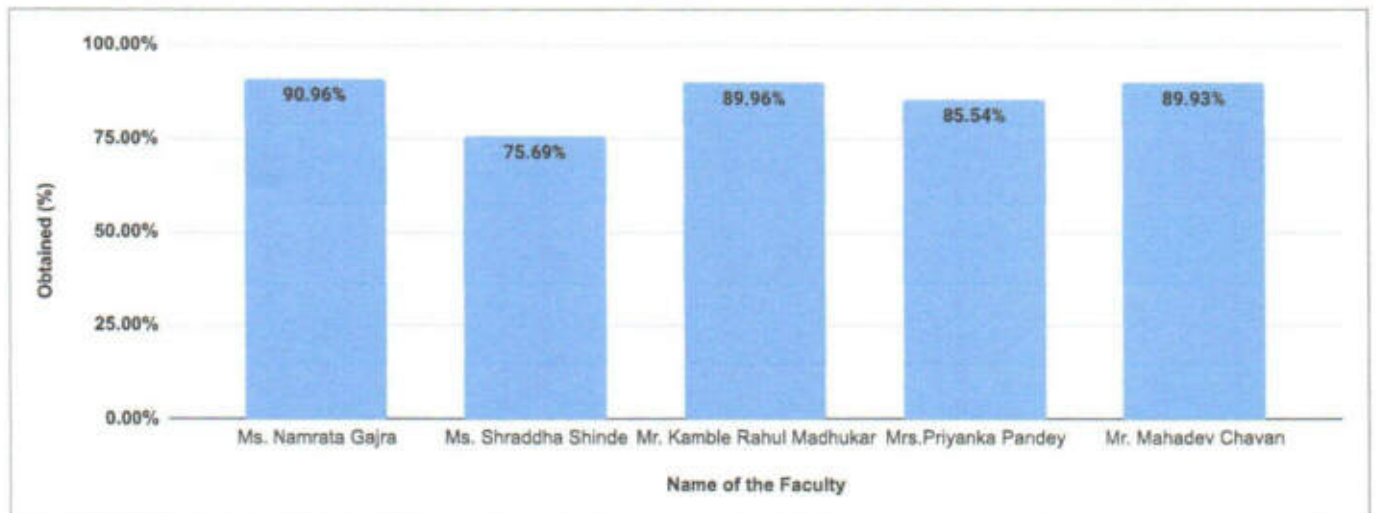

Principal

Janardan Bhagaht Shikhsan Sansthan's

Ramsheth Thakur College of Commerce and Science

Plot No. 01, Sector 33, Kharghar, Navi Mumbai - 410210

Students Feedback on Teacher Analysis Report of the Department of Commerce

Academic Year 2020-21

Sr. No	Faculty Name	Obtained (%)
1	Ms. Namrata Gajra	90.96%
2	Ms. Shraddha Shinde	75.69%
3	Mr. Kamble Rahul Madhukar	89.96%
4	Mrs. Priyanka Pandey	85.54%
5	Mr. Mahadev Chavan	89.93%
Departmental Average		86.42%

Graphical Representation of Tabular Format