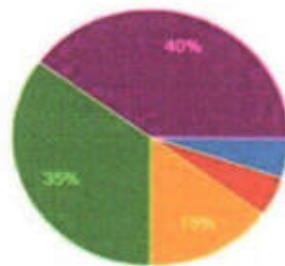

Plot No. 01, Sector 33, Near Peth Gaon, Kharghar, Navi Mumbai 410210

7. Institute focuses on overall personality development of the students.

20 responses

8. I feel proud to be the Student of RTCCS.

20 responses